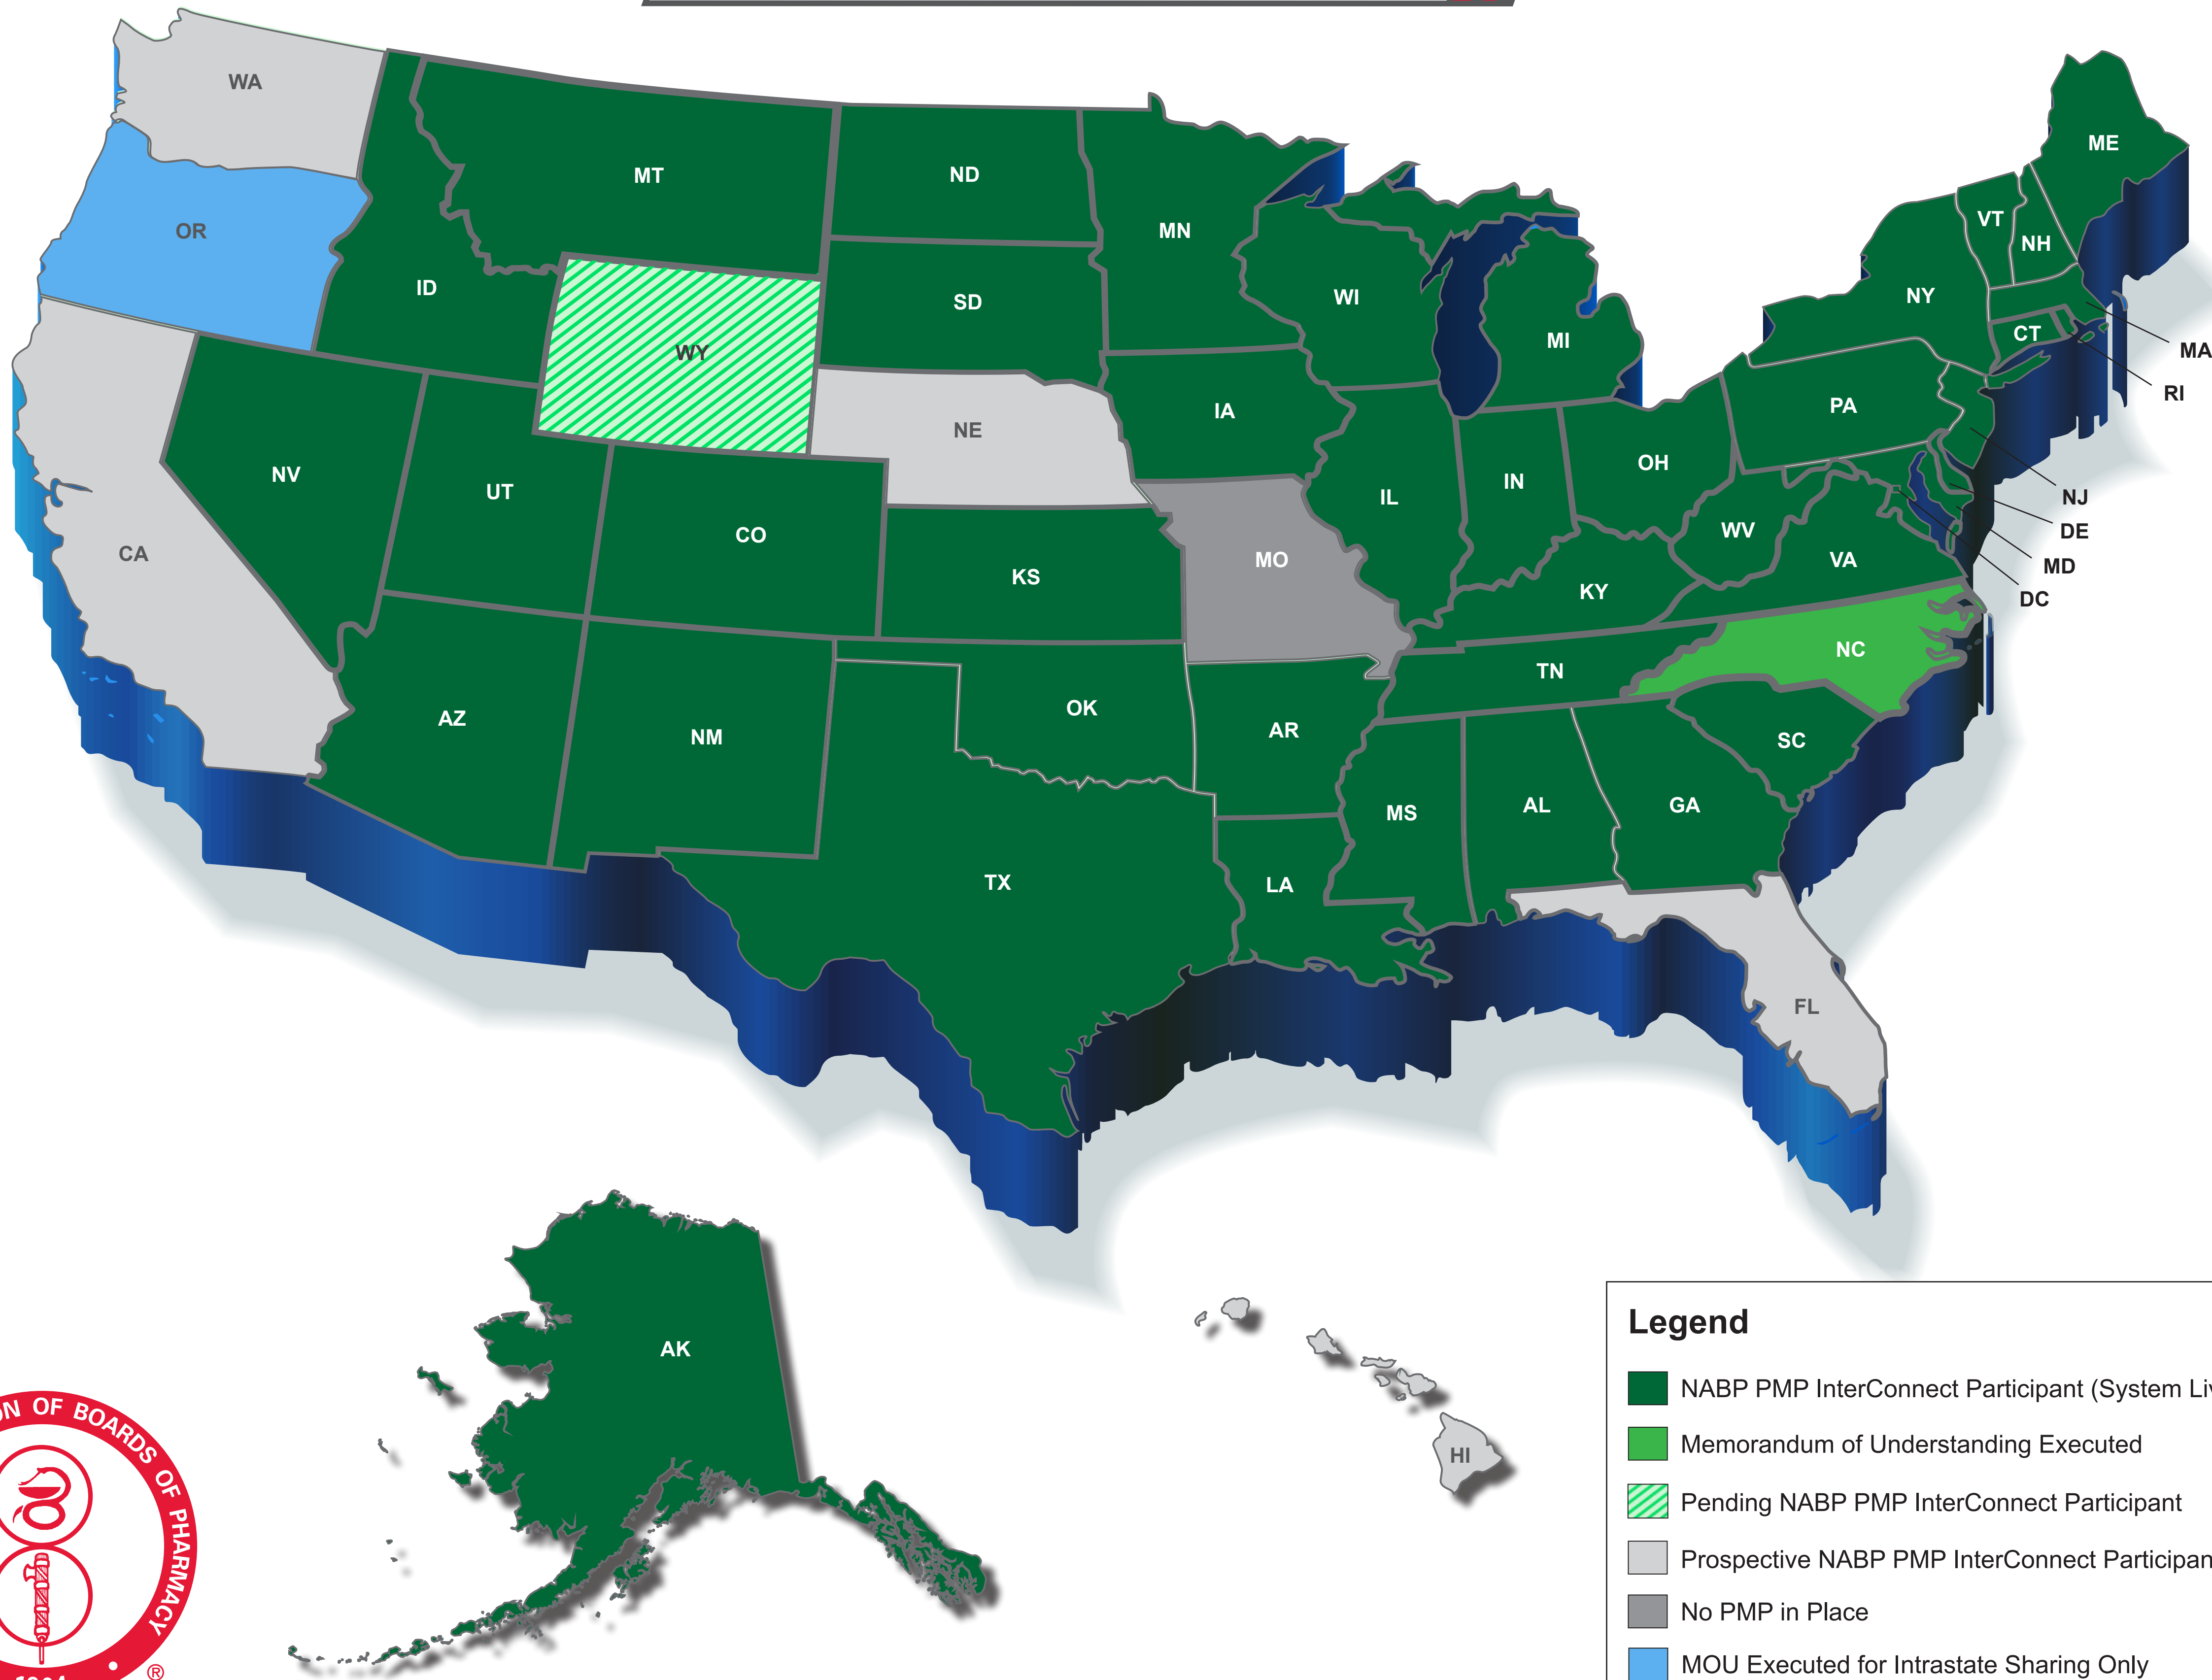

# PMP INTERCONNECT®

## Legend

- NABP PMP InterConnect Participant (System Live)
- Memorandum of Understanding Executed
- Pending NABP PMP InterConnect Participant
- Prospective NABP PMP InterConnect Participant
- No PMP in Place
- MOU Executed for Intrastate Sharing Only